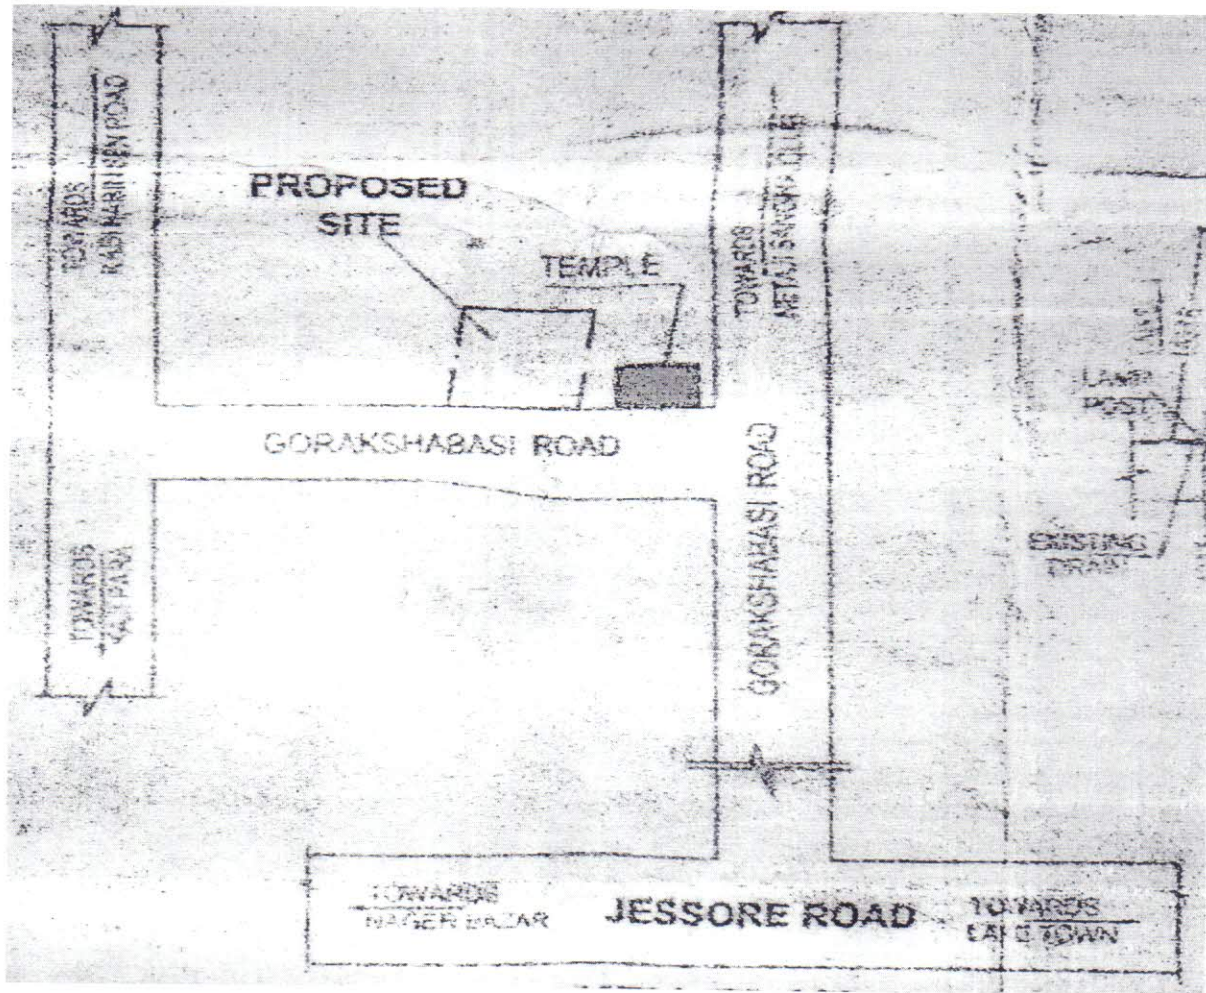

17C, Gorakshabasi Road, Kol-700028
Mobile : 9831317827 / 9836621853
Email: sibirroy.1976@gmail.com

TO WHOM IT MAY CONCERN

Ref No :

Date :

Location plan of proposed project "Dishari Residency" situated at Premises No- 17/7, Gorakshabasi Road, Police Station- Dum Dum, Kolkata- 700 028 is shown below:

Latitude: 22.621530
Longitude: 88.414130

For M/s D.S. Construction

D. S. CONSTRUCTION

Proprietor

Sibir Roy
Proprietor